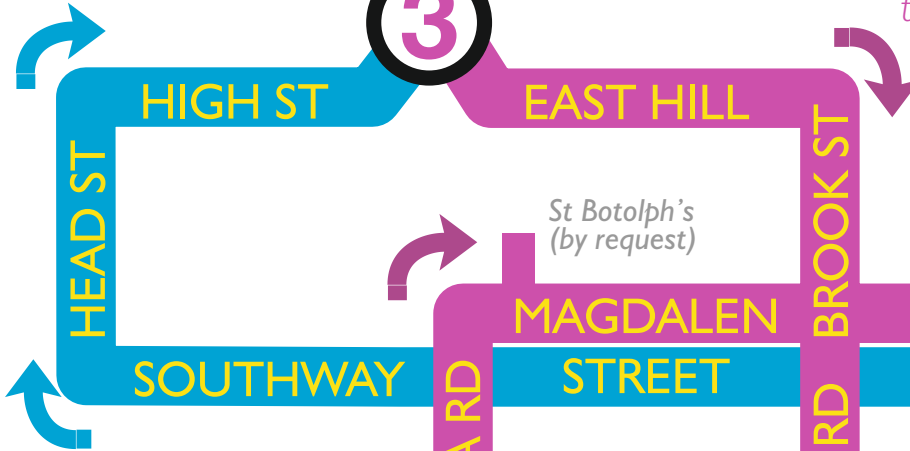

# COLCHESTER CASTLE

Memorial, Castle Gate

3

town centre  
to Bourne Mill  
6 minutes

St Botolph's  
(by request)

# ST LEONARDS CHURCH

Hythe Hill

2 5

St Leonards  
Church to  
Hythe Quay  
3 minutes

Bourne Mill  
to St Leonards  
Church  
8 minutes

Hythe Quay  
to town centre  
13 minutes

# BOURNE MILL

Bourne Road

4

Bourne Mill to town centre via  
Hythe Quay 25 minutes approx  
or alight at St Botolph's Roundabout  
for short walk to town centre

Run-  
around  
loop -  
2 mins

1 6

# HYTHE LIGHTSHIP

King Edward Quay

**NO car parking  
is available on  
King Edward Quay  
for these events**