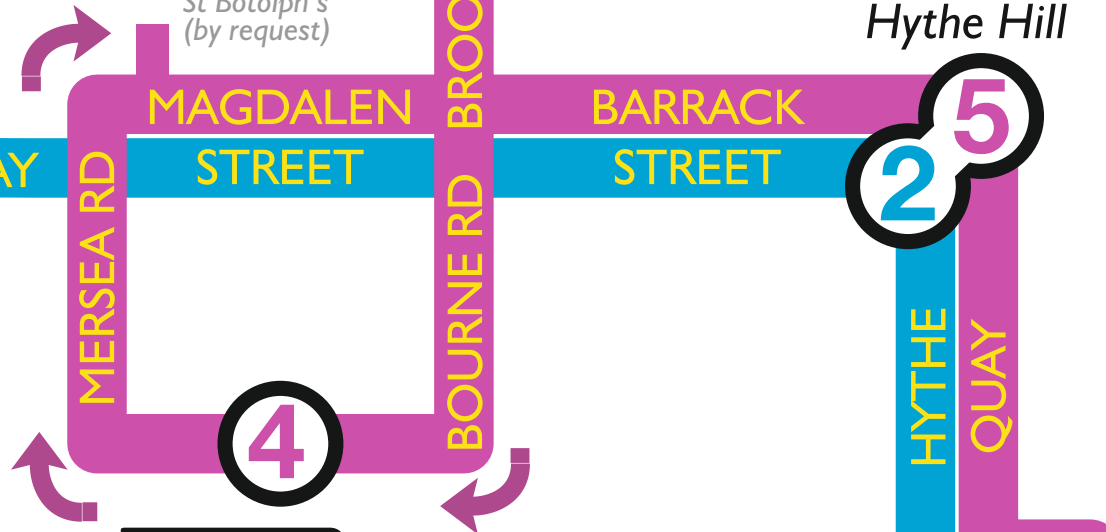

# COLCHESTER CASTLE

Memorial, Castle Gate

3

town centre  
to Bourne Mill  
6 minutes

St Botolph's  
(by request)

# ST LEONARDS CHURCH

Hythe Hill

2 5

St Leonards  
Church to  
Hythe Quay  
3 minutes

Bourne Mill  
to St Leonards  
Church  
8 minutes

Hythe Quay  
to town centre  
13 minutes

# BOURNE MILL

Bourne Road

4

Bourne Mill to town centre via  
Hythe Quay 25 minutes approx  
or alight at St Botolph's Roundabout  
for short walk to town centre

Run-  
around  
loop -  
2 mins

1 6

# HYTHE LIGHTSHIP

King Edward Quay

**NO car parking  
is available on  
King Edward Quay  
for these events**